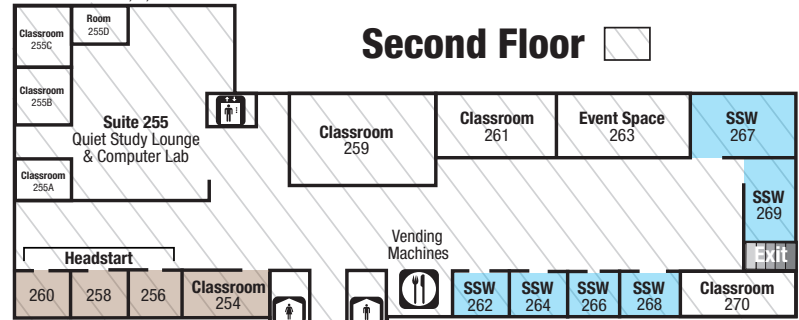

DOMINICAN UNIVERSITY

7200 W. Division Street
River Forest, Illinois 60305
(708) 366-2490 / info@dom.edu
dom.edu

For shuttle request or assistance, please contact, Office of Public Safety at (708) 524-5999.

Classrooms 255 A, B, C