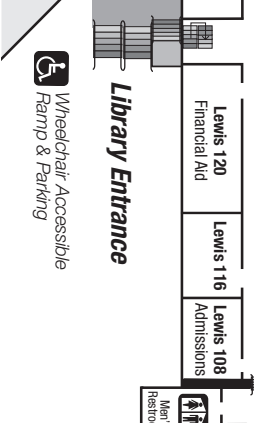

Lewis 132
 Dean of Students

Lewis 133
 Community Based Learning Room 101

Lewis 134
 Lounge

Lewis 129
 Annex - HR

Lewis 120
 Financial Aid

Lewis 119
 Student Accounts

Lewis 115
 Registrar's Office

Lewis 116
 Admissions

Lewis 109
 Graduate Admissions

Lewis 108
 Admissions

Murray Lounge

President's Office

Main Entrance

Lower Level of Crown Library:

- Office Services
- Cyber Cafe

Rebecca Crown Library

Library Link

Library Entrance

Wheelchair Accessible Ramp & Parking

To Fine Arts / DUPAC

Dominican University Priory Campus

1. Priory

South Entrance
ELS Language Center
Aula Auditorium
Dining Hall

2. Aquinas Hall