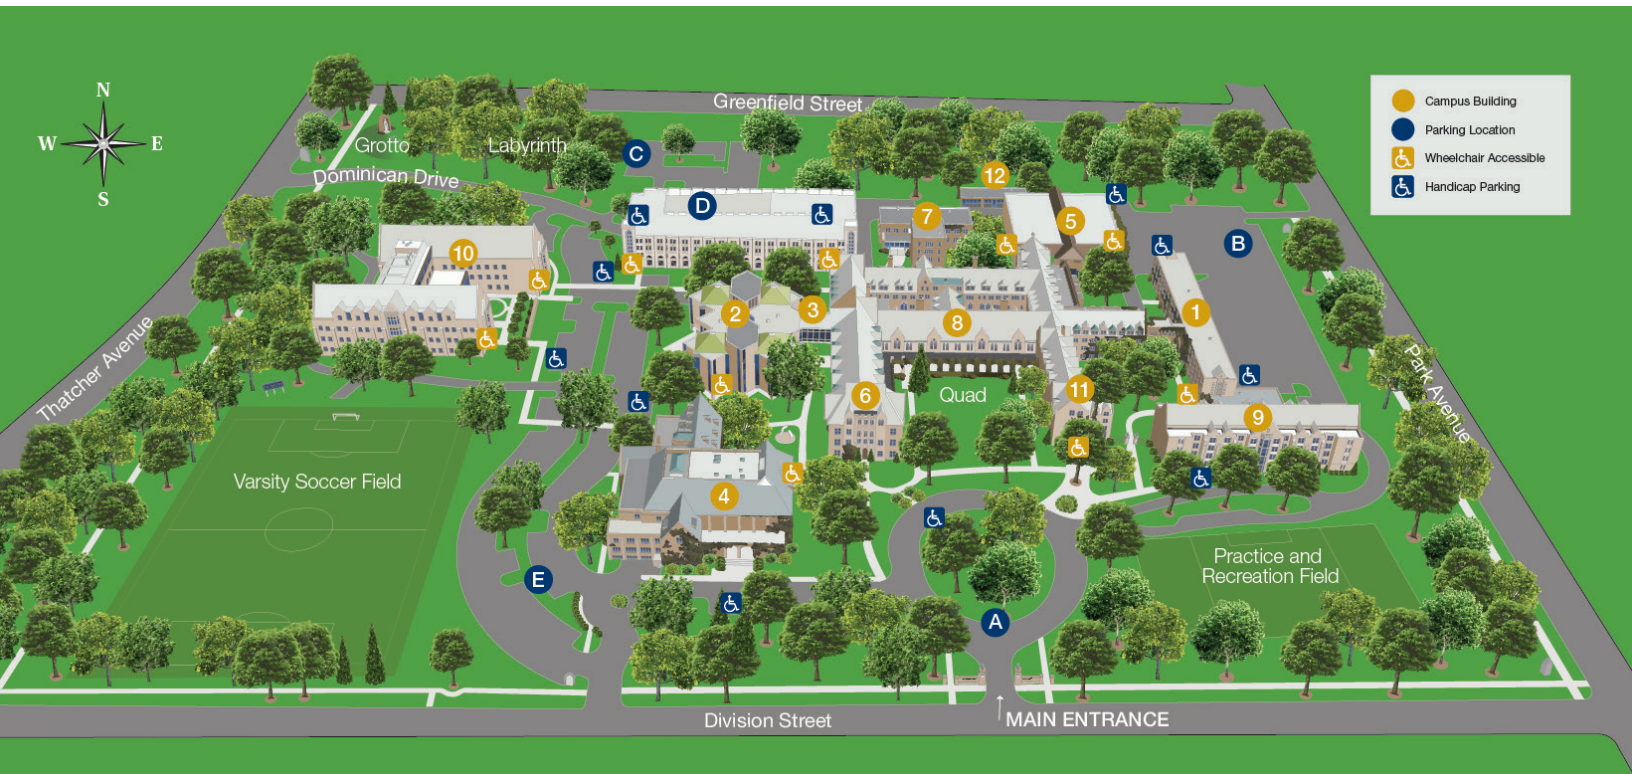

Dominican University Main Campus

1. Coughlin Hall

Coughlin Commons
Residence Hall
Residence Life
Student Involvement
Wellness Center

2. Rebecca Crown Library

Auxiliary Services
Butler Children's Literature Center
Cyber Café
Office Services/Deliveries
Springer Suite

3. Rebecca Crown Library Link

Archives and Special Collections
Community-based Learning
Rosary College of Arts and Sciences
College of Applied Social Sciences
School of Education
School of Information Studies
School of Social Work

Library Link

Library Entrance

Wheelchair Accessible Ramp & Parking

To Fine Arts / DUPAC

Dominican University Priory Campus

1. Priory

South Entrance
ELS Language Center
Aula Auditorium
Dining Hall

2. Aquinas Hall

East Entrance
Great Hall
Head Start Program
Interfaith Prayer Room
Mothers' Room
Priory Reading Room
Residence Hall
Siena Center
Welcome and Information Desk

3. St. Thomas Aquinas Garden

4. Goedert Center for Early Childhood Education