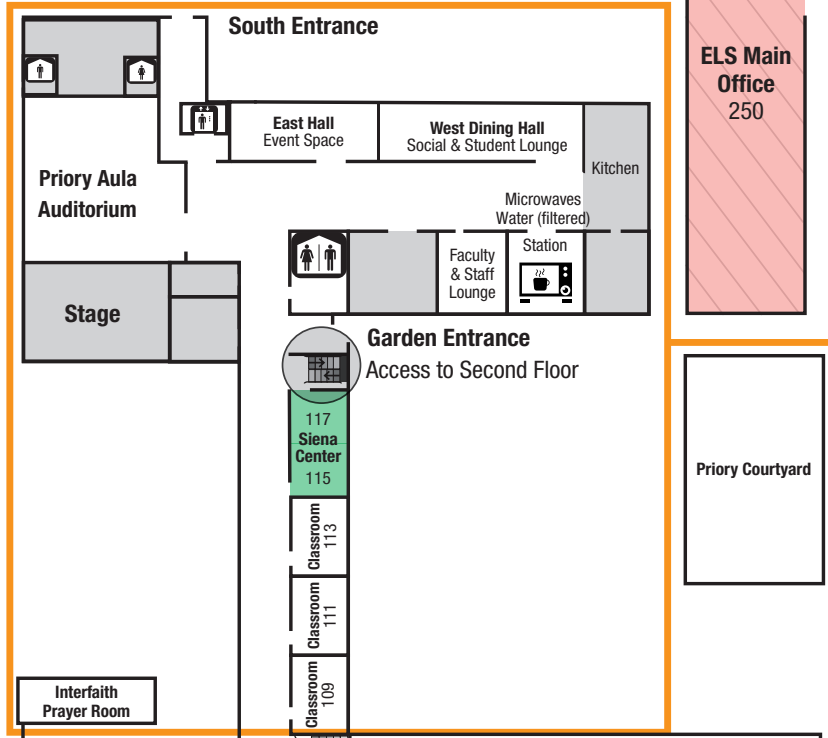

Wheelchair Accessible