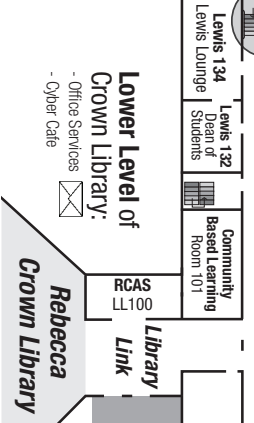

Lewis 132
 Dean of Students

Lewis 133
 Community Based Learning Room 101

Lewis 134
 Lounge

Lewis 129
 Annex - HR

Lewis 120
 Financial Aid

Lewis 119
 Student Accounts

Lewis 115
 Registrar's Office

Lewis 116
 Admissions

Lewis 109
 Graduate Admissions

Lewis 108
 Admissions

Murray Lounge

President's Office

Main Entrance

Lower Level of Crown Library:

- Office Services
- Cyber Cafe

Rebecca Crown Library

Library Link

Library Entrance

Wheelchair Accessible Ramp & Parking

To Fine Arts / DUPAC

Dominican University Priory Campus

1. Priory

South Entrance
ELS Language Center
Aula Auditorium
Dining Hall

2. Aquinas Hall